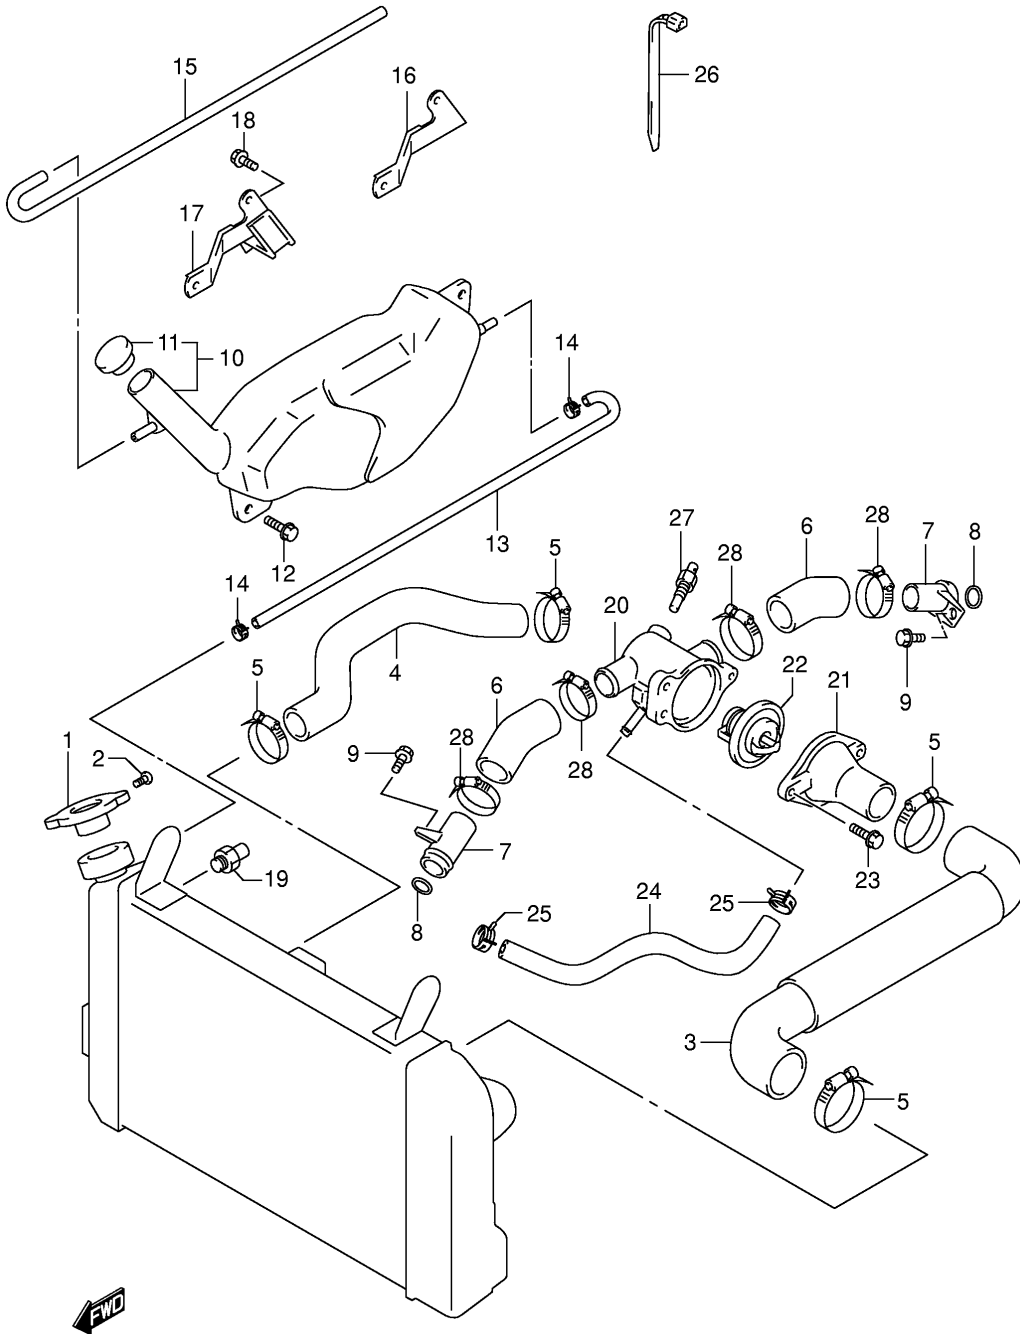

Ref No	Part No	Description
1	17730-12C20	Cap, Radiator
3	17851-19F00	Hose, Radiator Inlet
4	17852-19F00	Hose, Radiator Outlet
5	09402-38511	Clamp
6	17853-19F00	Hose, Connector Inlet
7	17890-02F00	Union, Connector Hose
8	09280-18009	O Ring
9	07130-06123	Bolt
10	17910-19F00	Tank Assy, Reservoir
11	17932-12C00	• Cap, Reservoir Tank
12	01550-06163	Bolt
13	17981-19F00	Hose, Reservoir Tank Inlet
14	09401-08411	Clip
15	09359-50901-980	Hose, Reservoir Tank Overflow (I:980)
17	17920-19F00	Bracket, Reservoir Tank
18	01550-06123	Bolt
19	17680-24A20	Switch, Radiator Fan
20	17662-19F02	Connector, Thermostat Inlet
21	17663-02FA0	Cap, Thermostat Connector
22	17670-50F00	Thermostat, Water (82Zc)
23	01550-06163	Bolt
24	17856-19F00	Hose, Connector To Water Pump
25	09401-12409	Clamp
26	09407-14403	Clamp (I:140)
27	34850-44D20	Sensor, Water Temperature
28	09402-28511	Clamp